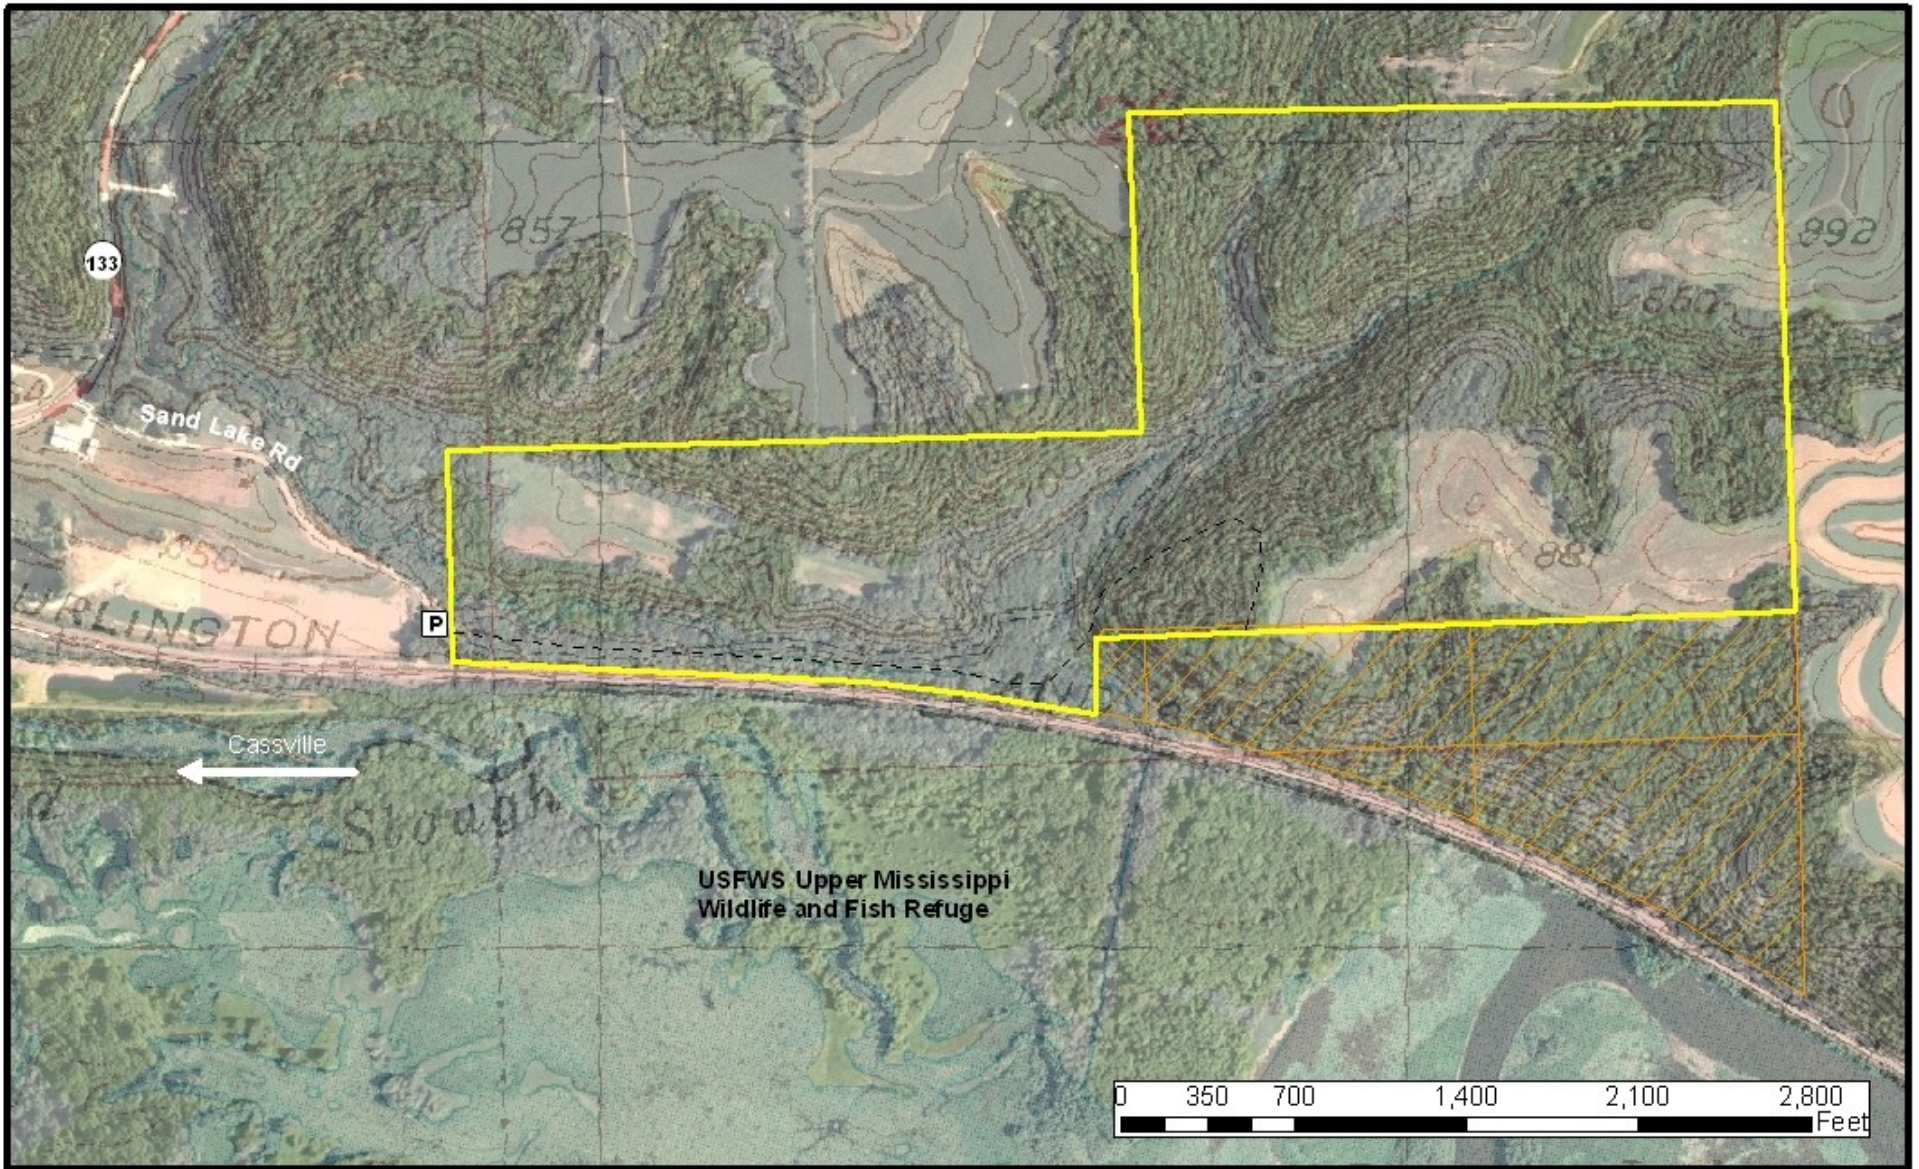

Cassville Bluffs State Natural Area

Legend

-  Cassville_Bluffs
-  Trails
-  WM_DNR_land
-  Parking & Access

Grant County
E Cassville Twp
T3N R5W
Section 26