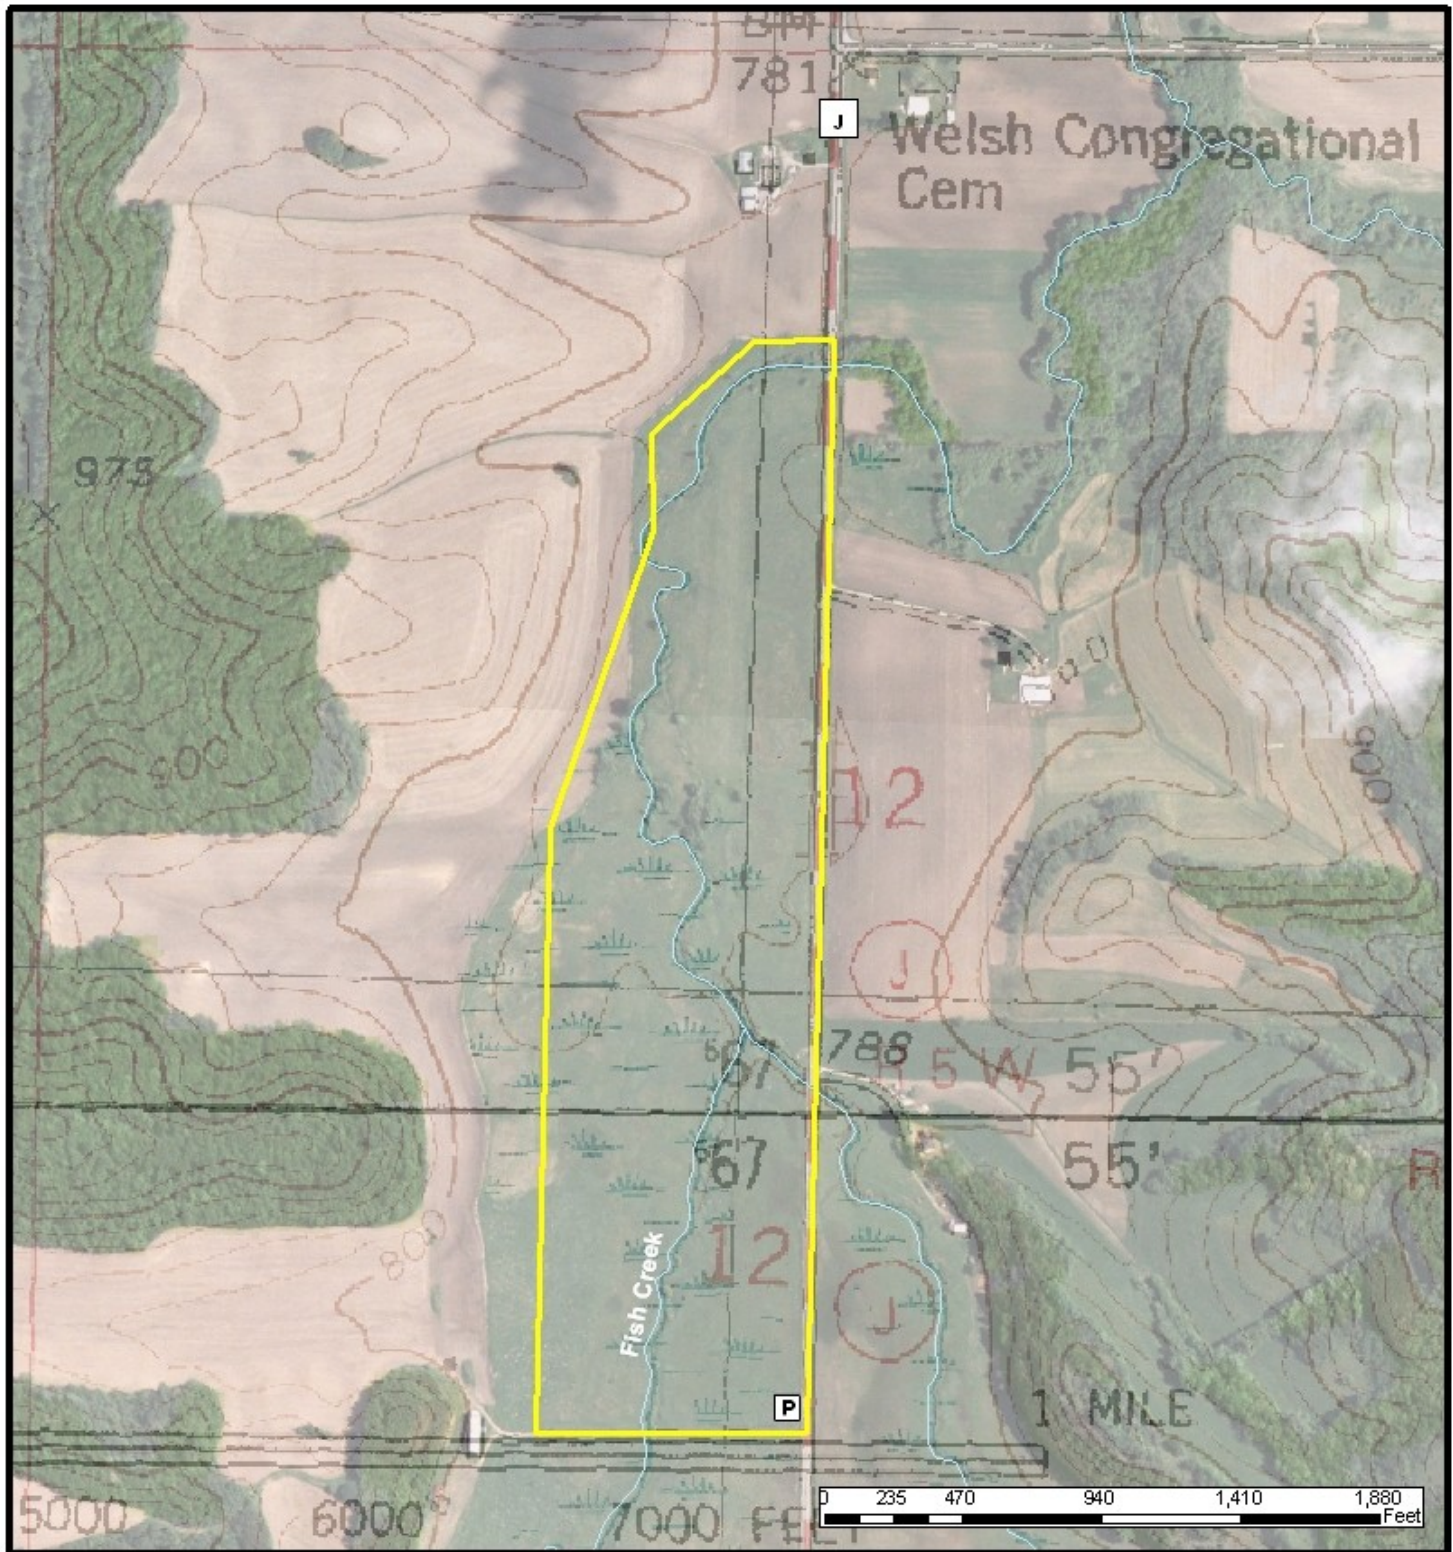

Fish Creek Property

Legend

-  Fish_Creek Property
-  Parking and Access

La Crosse Co
Bangor Twp
T16N R5 W
Section 12