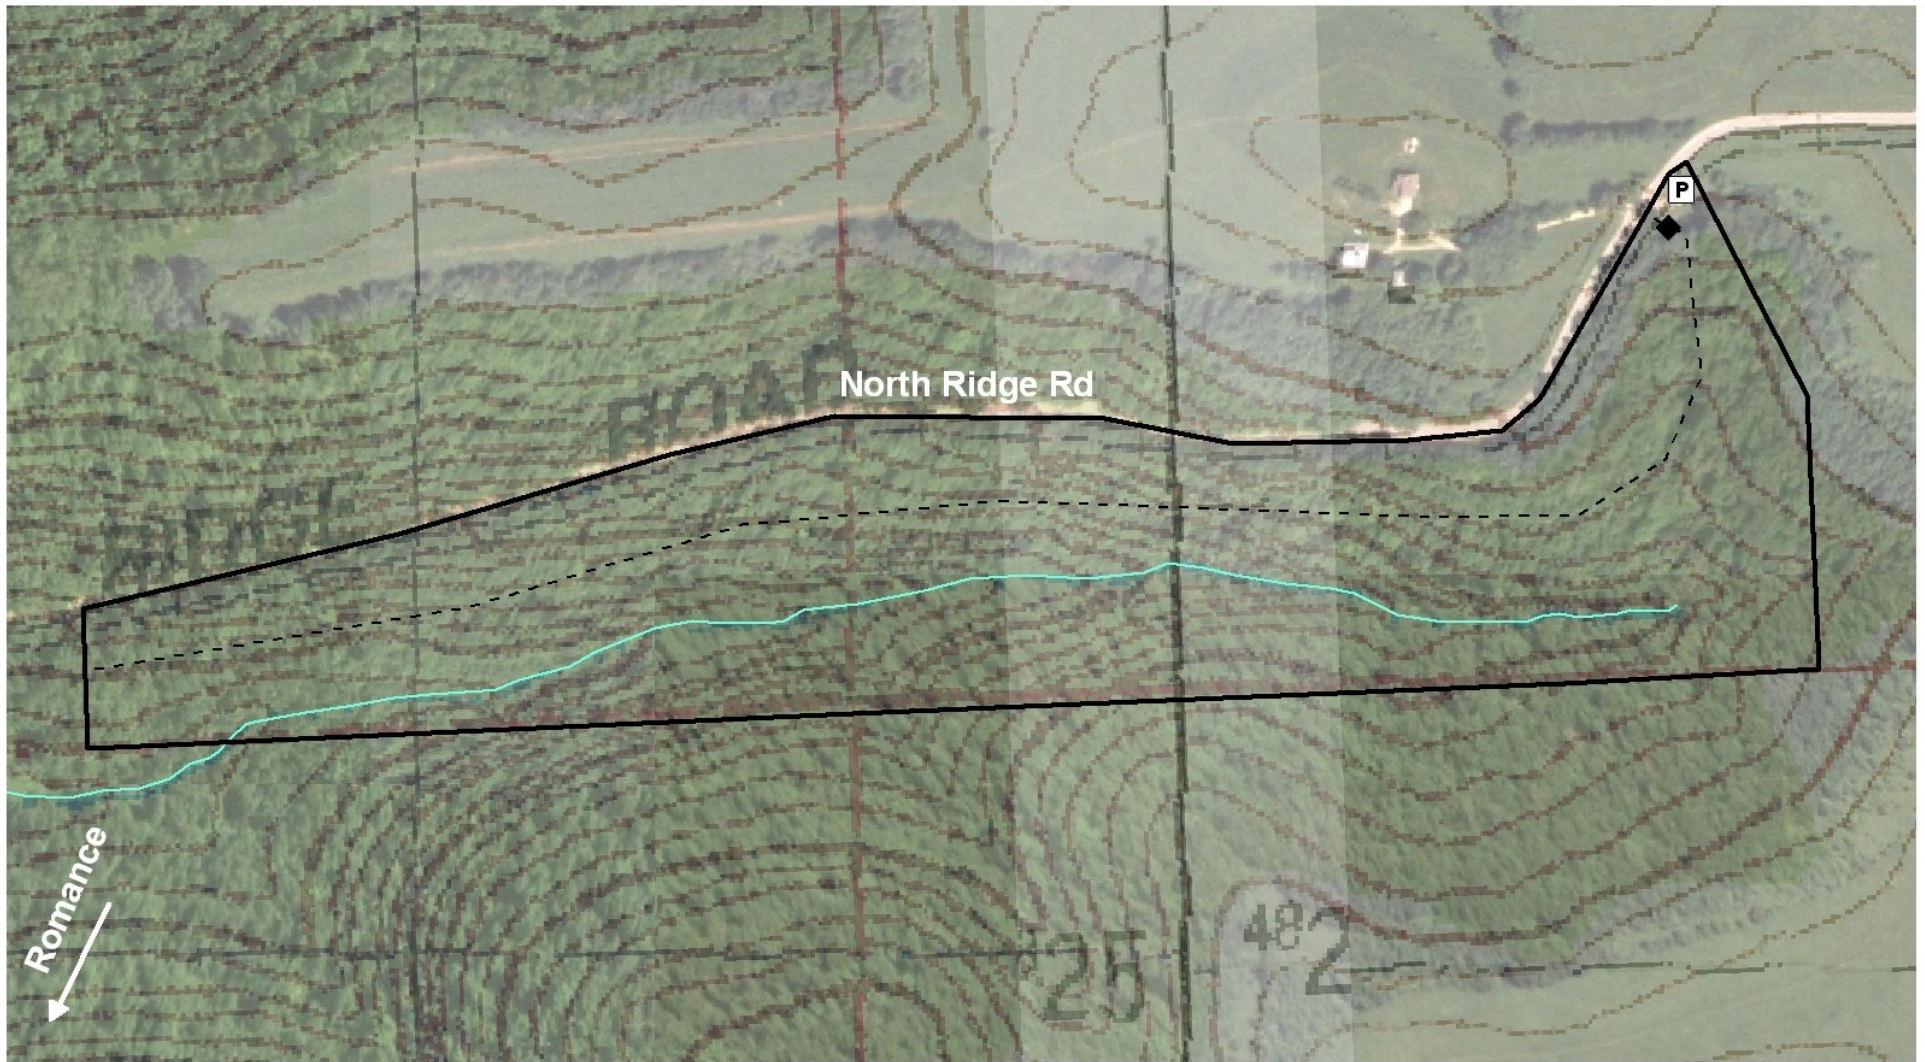

Romance Woods

Legend

- | | |
|--|---|
|  Romance_Woods |  Shed & Outhouse |
|  Trails |  Parking |
|  Rivers & Streams | |

Vernon Co
Harmony N Twp
T13N R6W
Sec 29, 30