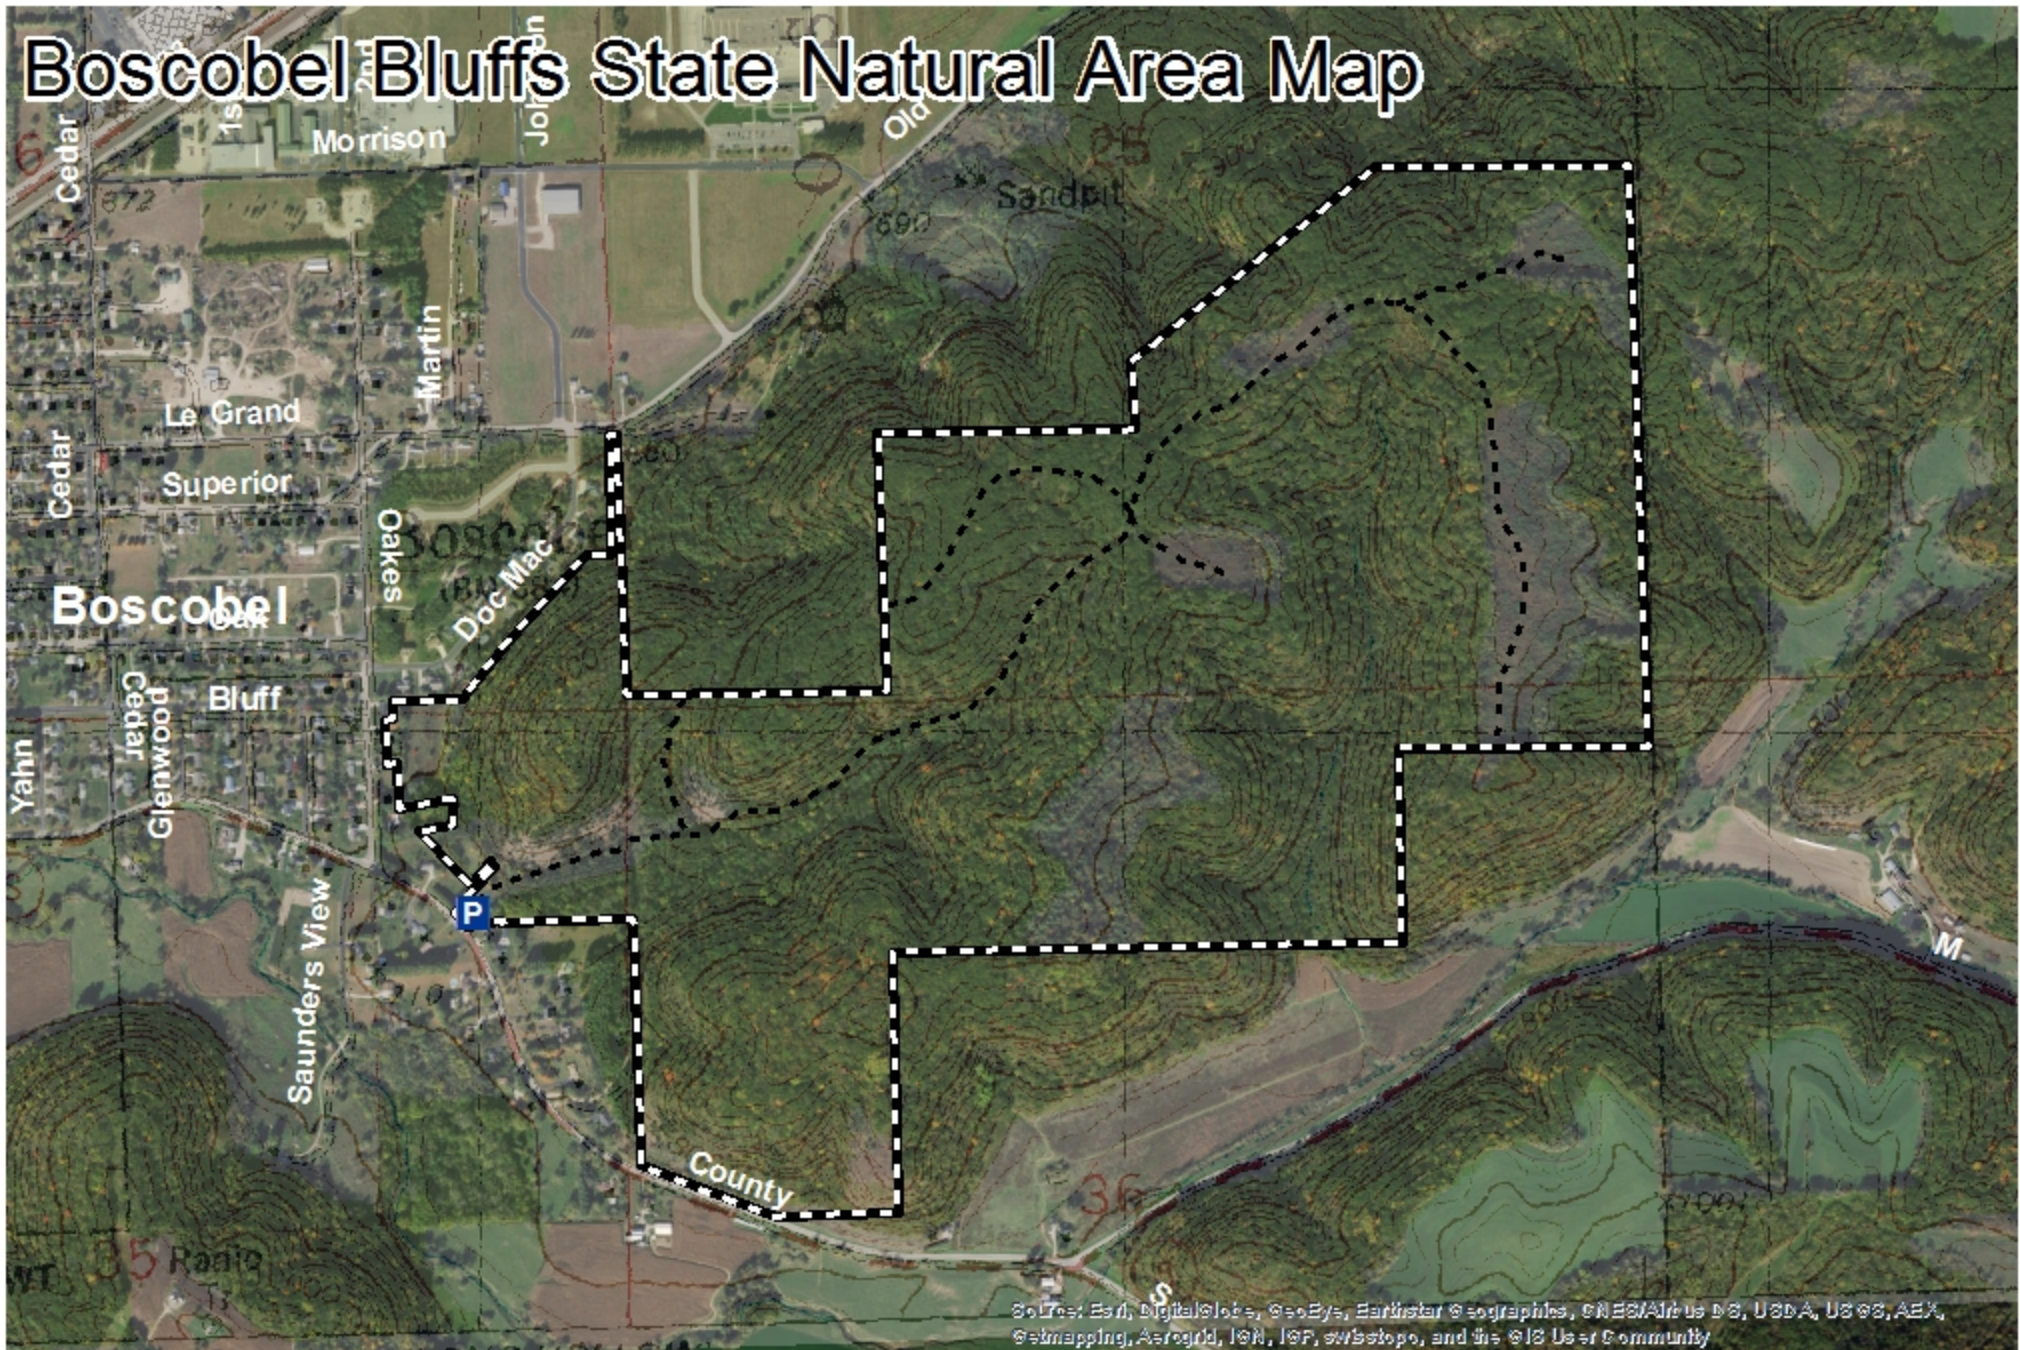

# Boscobel Bluffs State Natural Area Map

Sources: Esri, DigitalGlobe, GeoEye, Earthstar Geographics, CNES/Airbus DS, USDA, USGS, AeroX, Swisstopo, and the GIS User Community

## Legend

-  Boscobel\_BluffsSNA
-  Boscobel Bluffs Trails