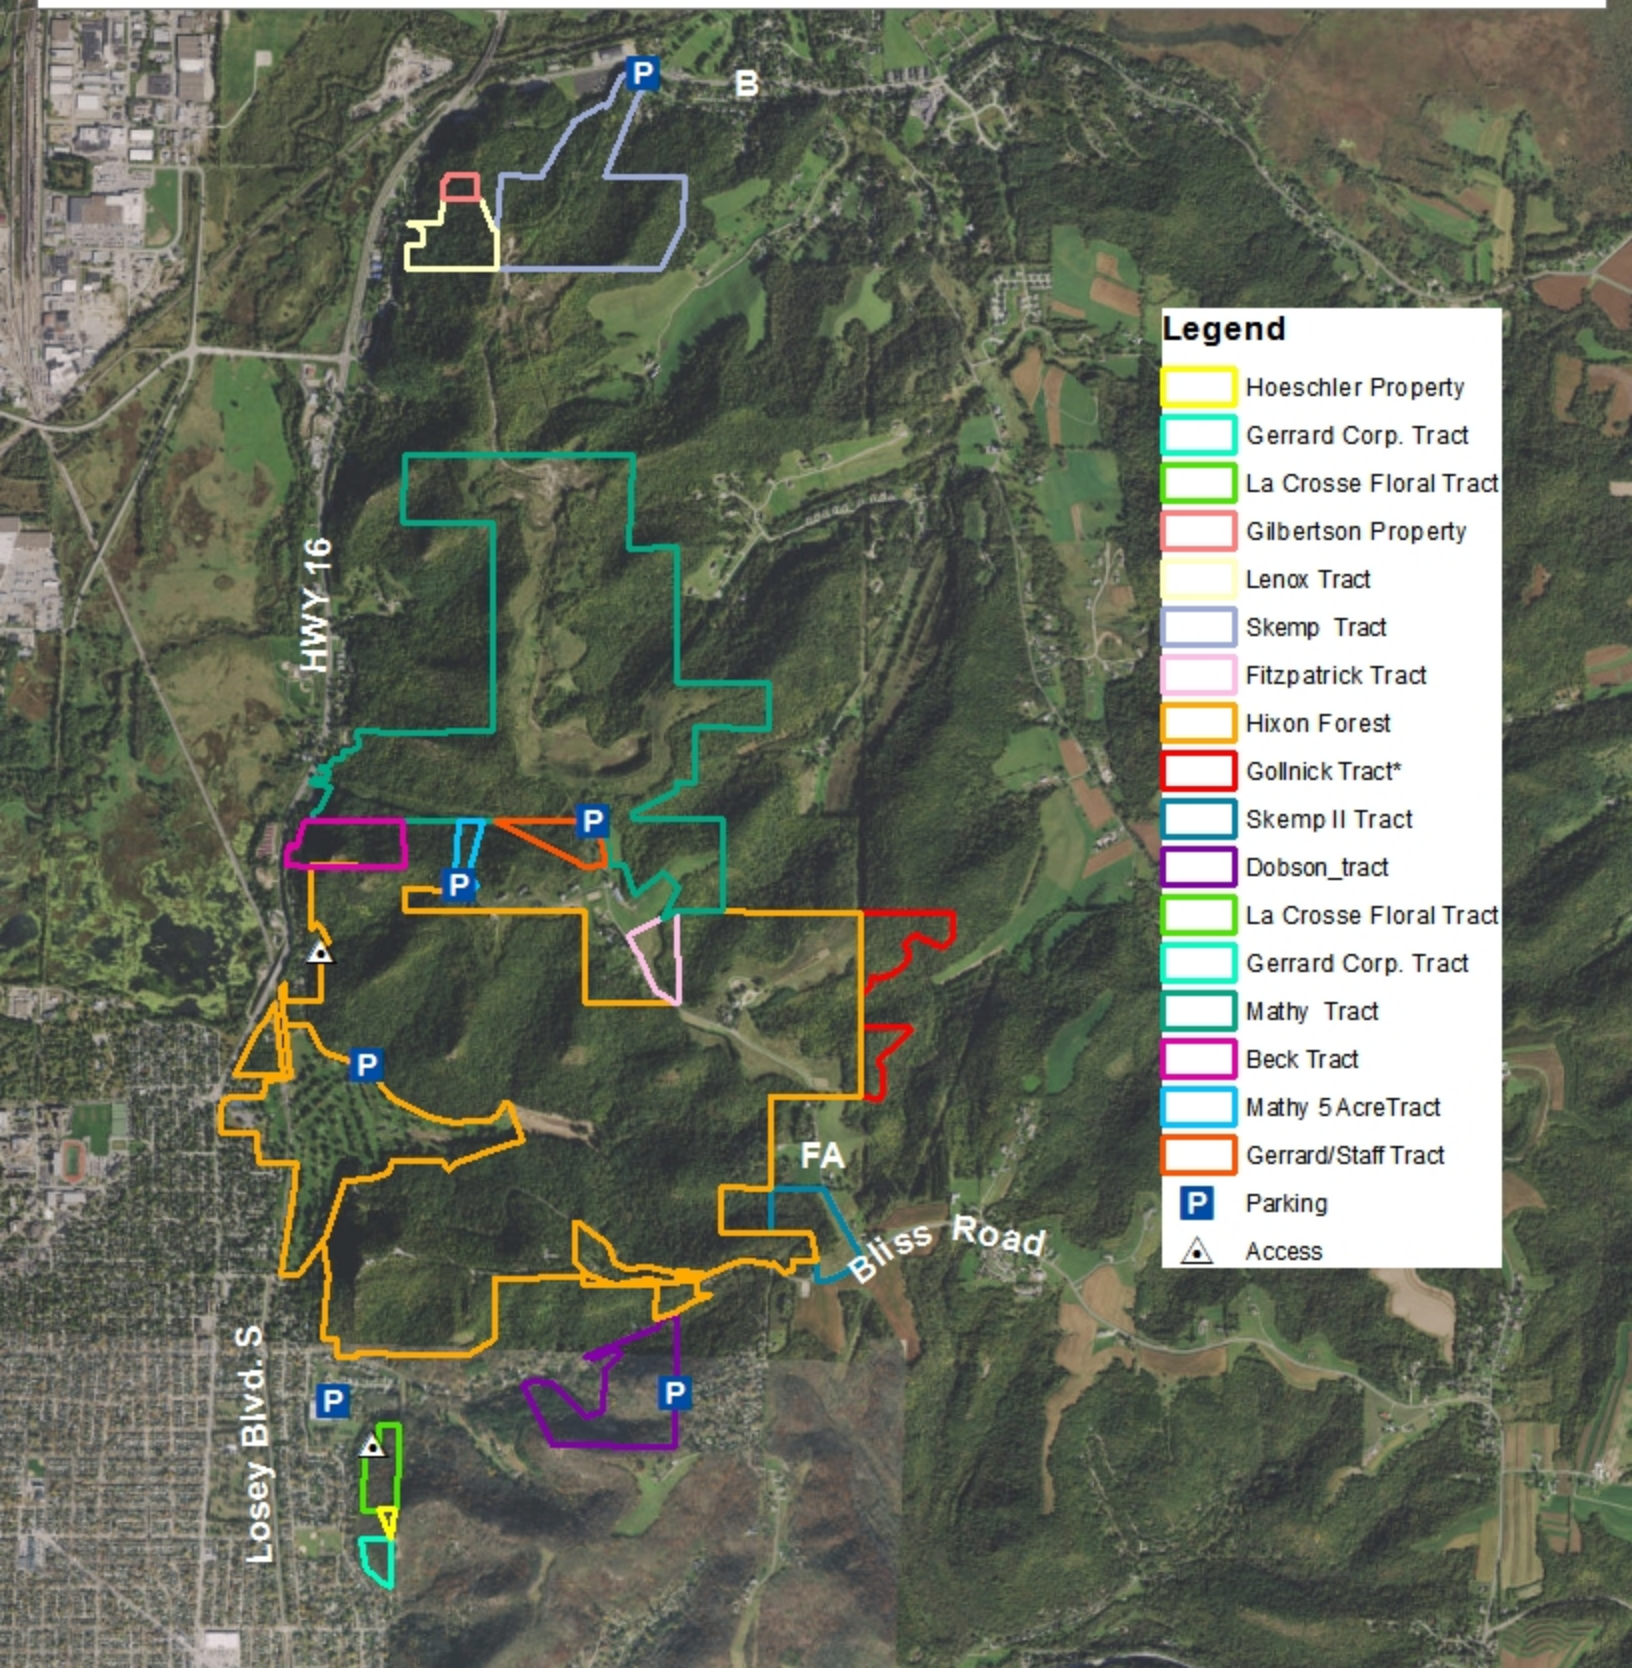

La Crosse Bluffland Protection Program - North

0 0.5 1 2 Miles

Phone: 608-784-3606

Website: www.mississippivalleyconservancy.org