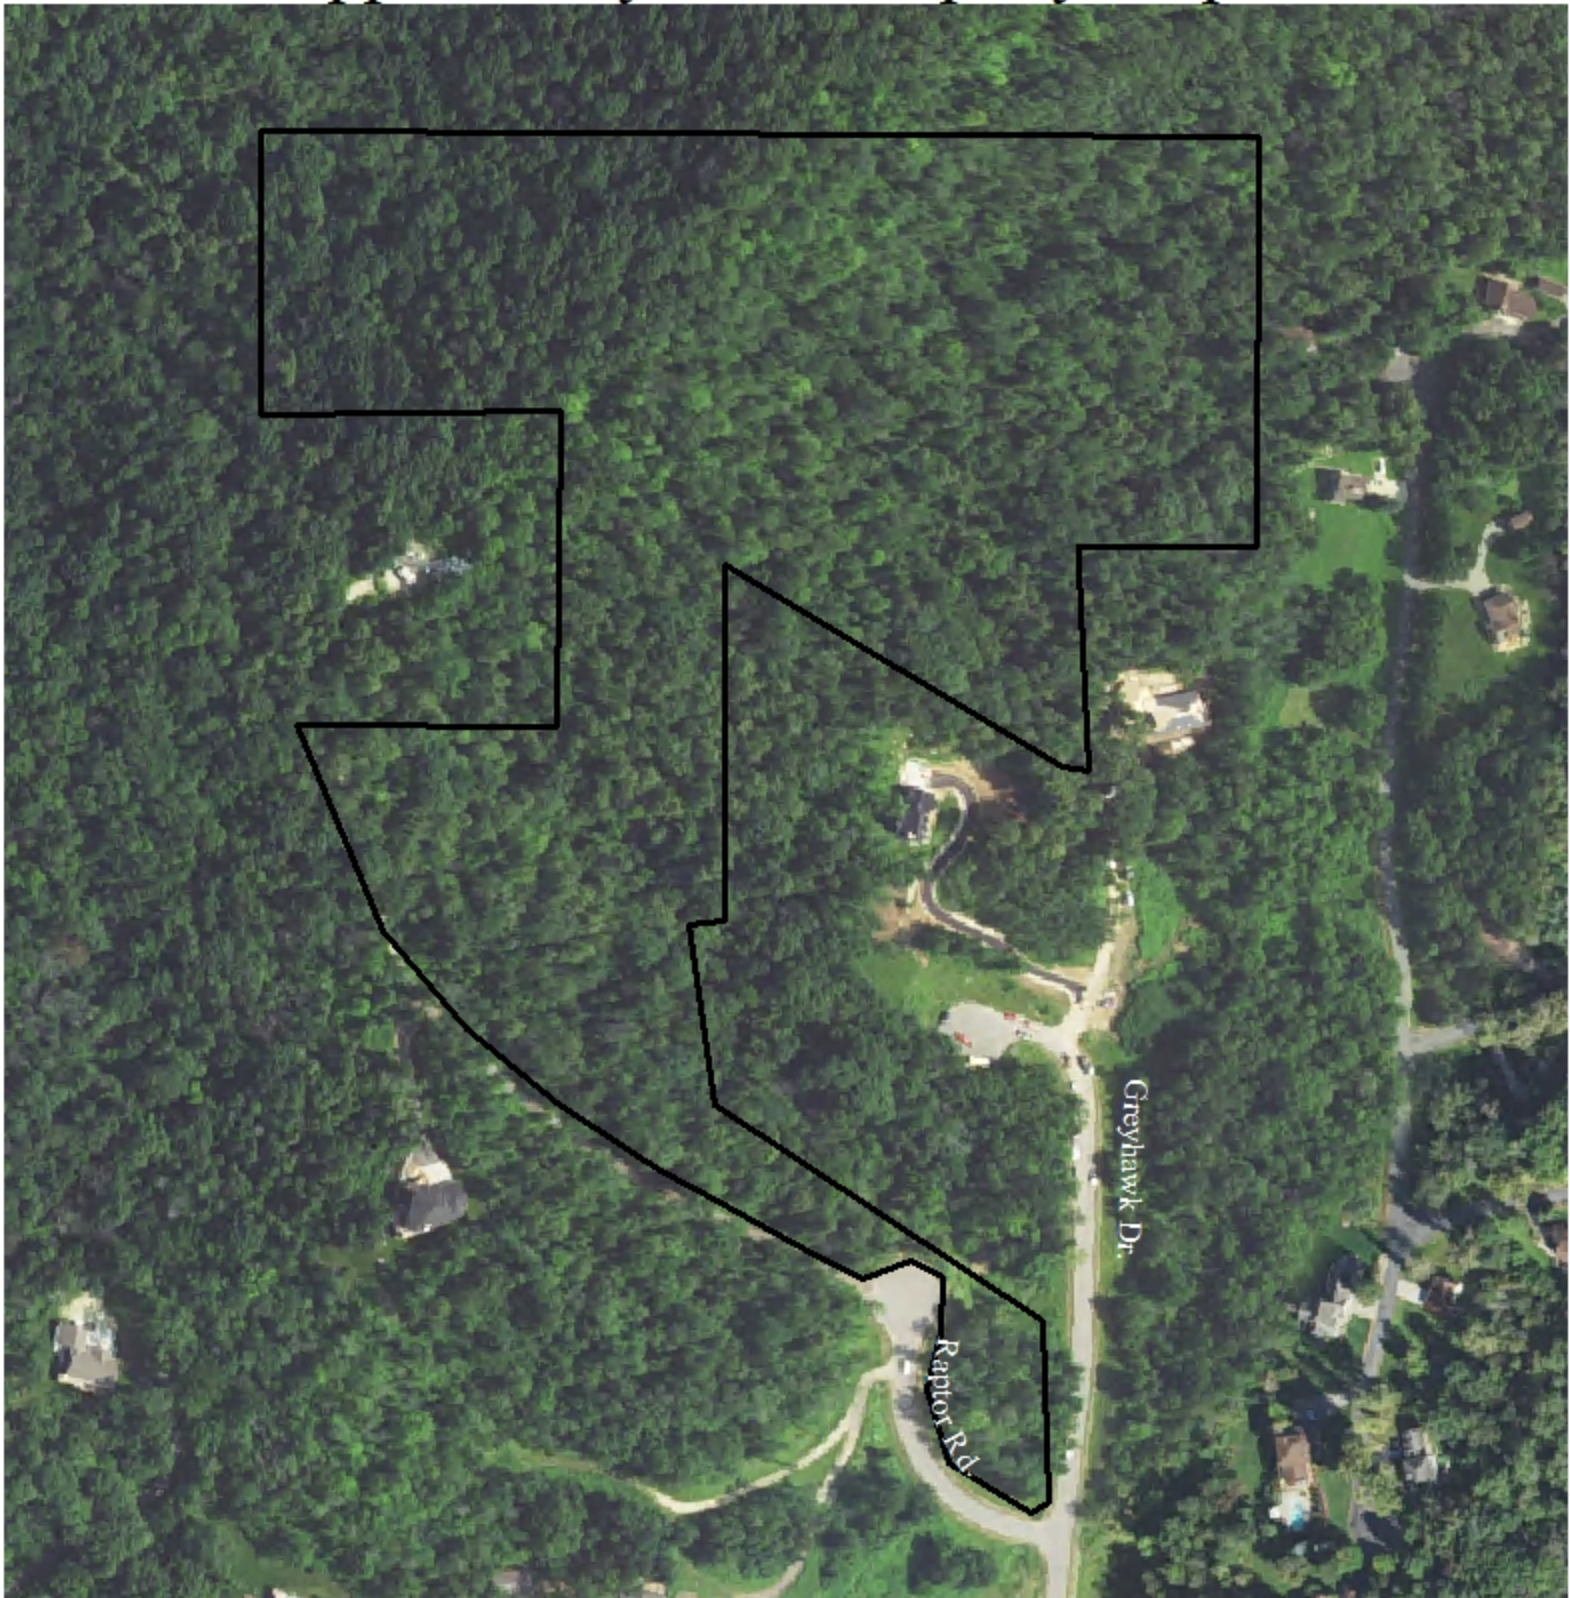

# Apple Valley Bluff Property Map

Property Address: Raptor Rd., Onalaska, WI

0 150 300 600 Feet

 Apple Valley Bluff Property

La Crosse County  
Town of Onalaska  
T17N R7W  
Section 17  
43°56'38"N 91°14'12"W